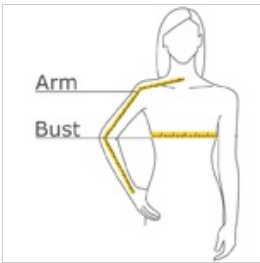

This comfortable wash-and-wear shirt is indispensable for the workday. Wrinkle resistance makes this shirt a cut above the competition so you and your staff can be, too.

- 4.5-ounce, 55/45 cotton/poly
- Traditional, relaxed look
- Open collar
- Dyed-to-match buttons
- Adjustable cuffs
- White, Athletic Gold, Texas Orange, Red, Burgundy, Coffee Bean, Light Blue, Navy, Classic Navy, Steel Grey, Purple and Black have a Light Stone contrast neckband.
- Light Stone and Royal have a Classic Navy contrast neckband.
- Dark Green has a Navy contrast neckband.

front

back

**CARE INSTRUCTIONS**

Machine wash warm with like colors. Only non-chlorine bleach when needed. Tumble dry low. Warm iron if necessary.

**HOW TO MEASURE**

**BUST**

With arms down at sides, measure around the upper body, under arms and around the fullest part of the bust.

**ARM**

Place hand on hip. Start at the center of the back of the neck and measure across the shoulder, to the elbow, and then down to the wrist.

**SIZE CHART**

	XS	S	M	L	XL	XXL	3XL	4XL	5XL	6XL
Size	2	4/6	8/10	12/14	16/18	20/22	24/26	28/30	32/34	36/38
Bust	32-34	35-36	37-38	39-41	42-44	45-47	48-51	52-55	56-59	60-63
Arm	30 - 30 3/4	30 3/4 - 31 1/2	31 1/2 - 32	32 - 32 1/2	32 1/2 - 33	33 - 33 3/8	33 3/8 - 33 3/4	33 3/4 - 34 1/2	34 1/4 - 34 3/4	34 1/2 - 35